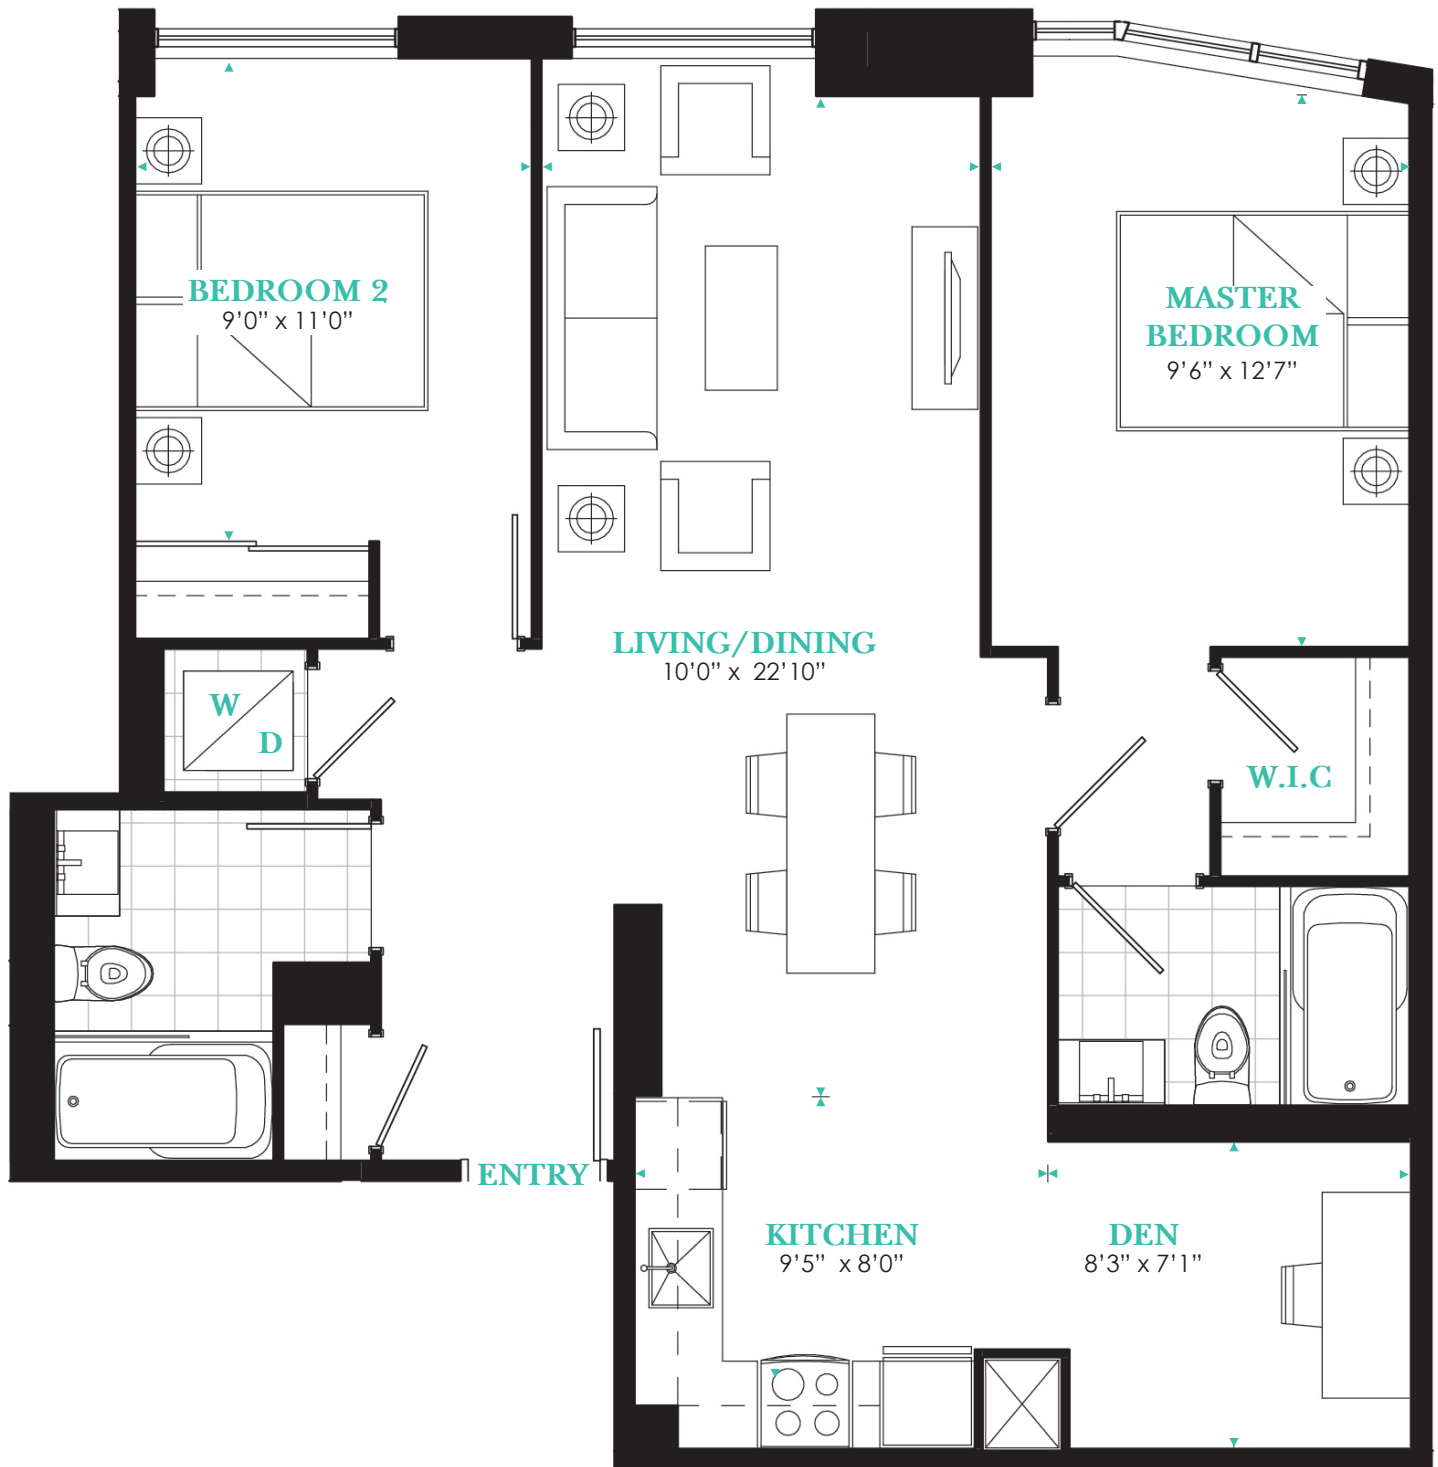

**SUITE 1004**  
2 BEDROOM + DEN

Suite Area: **948 SQ.FT.**

All areas and stated room dimensions are approximate. Sizes and specifications are subject to change without notice. Actual living area and balcony/terraces may vary from floor stated areas. E. & O.E.